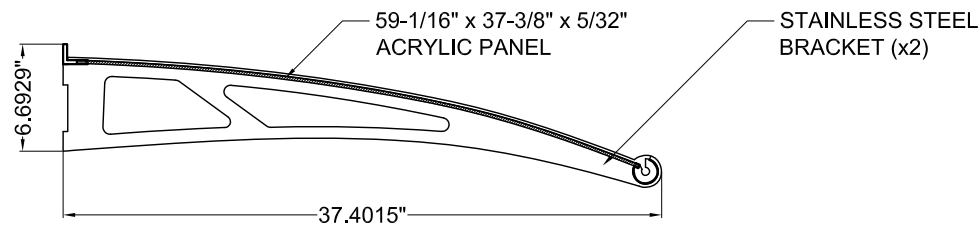

REAR ELEVATION

ISOMETRIC VIEW - TOP

TOP ELEVATION

ISOMETRIC VIEW - BOTTOM

PROFILE ELEVATION

LIGHTLINE CANOPY		CURVE 1500
SKU #:	9000-XXX	
DATE:	05/03/09	feeney [®]
PAGE:	1 of 1	
REV:	B	
BY:	BWA	2603 Union Street Oakland, CA 94607
CHK:		P: (800) 888-2418 F: (510) 893-9484 www.lightlinecanopies.com