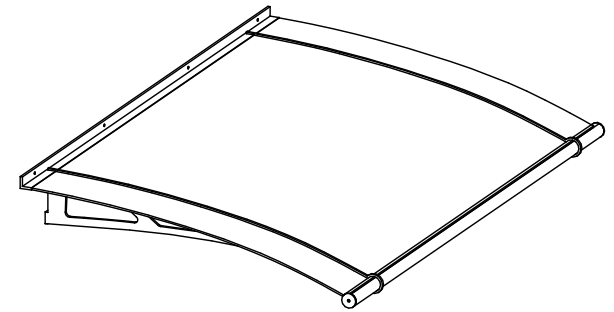

REAR ELEVATION

ISOMETRIC VIEW - TOP

TOP ELEVATION

ISOMETRIC VIEW - BOTTOM

PROFILE ELEVATION

LIGHTLINE CANOPY		CURVE 1500
SKU #:	9000-XXX	
DATE:	05/03/09	feeney [®]
PAGE:	1 of 1	
REV:	B	
BY:	BWA	2603 Union Street Oakland, CA 94607
CHK:		P: (800) 888-2418 F: (510) 893-9484 www.lightlinecanopies.com