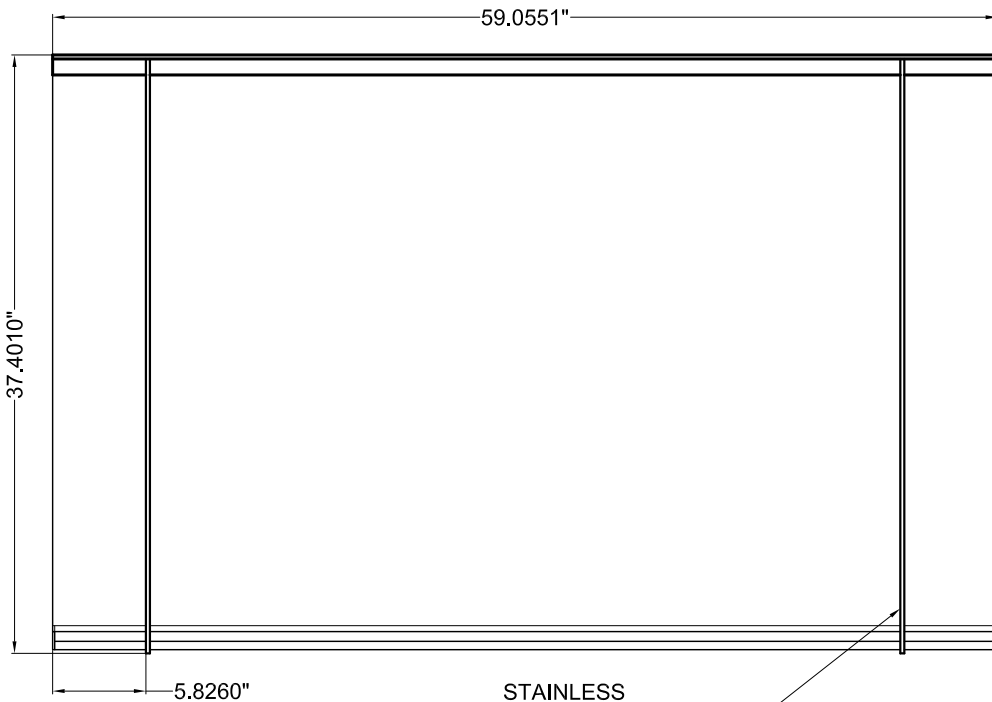

REAR ELEVATION

ISOMETRIC VIEW - TOP

TOP ELEVATION

ISOMETRIC VIEW - BOTTOM

PROFILE ELEVATION

LIGHTLINE CANOPY		CURVE 1500
SKU #:	9000-XXX	
DATE:	05/03/09	feeney [®]
PAGE:	1 of 1	
REV:	B	
BY:	BWA	2603 Union Street Oakland, CA 94607
CHK:		P: (800) 888-2418 F: (510) 893-9484 www.lightlinecanopies.com