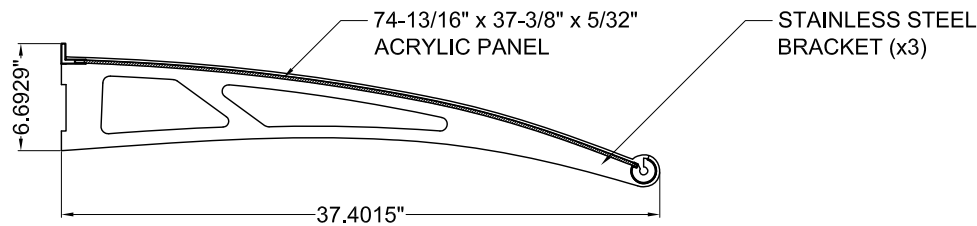

REAR ELEVATION

ISOMETRIC VIEW - TOP

TOP ELEVATION

ISOMETRIC VIEW - BOTTOM

PROFILE ELEVATION

LIGHTLINE CANOPY		CURVE 1900
SKU #:		9001-XXX
DATE:	05/03/09	
PAGE:	1 of 1	
REV:	B	
BY:	BWA	
CHK:		
		feeney [®]
		2603 Union Street Oakland, CA 94607 P: (800) 888-2418 F: (510) 893-9484 www.lightlinecanopies.com