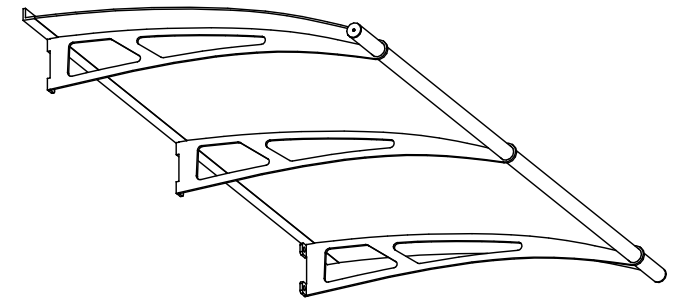

REAR ELEVATION

ISOMETRIC VIEW - TOP

TOP ELEVATION

ISOMETRIC VIEW - BOTTOM

PROFILE ELEVATION

LIGHTLINE CANOPY		CURVE 1900
SKU #:		9001-XXX
DATE:	05/03/09	
PAGE:	1 of 1	
REV:	B	
BY:	BWA	
CHK:		
		feeney [®]
		2603 Union Street Oakland, CA 94607 P: (800) 888-2418 F: (510) 893-9484 www.lightlinecanopies.com