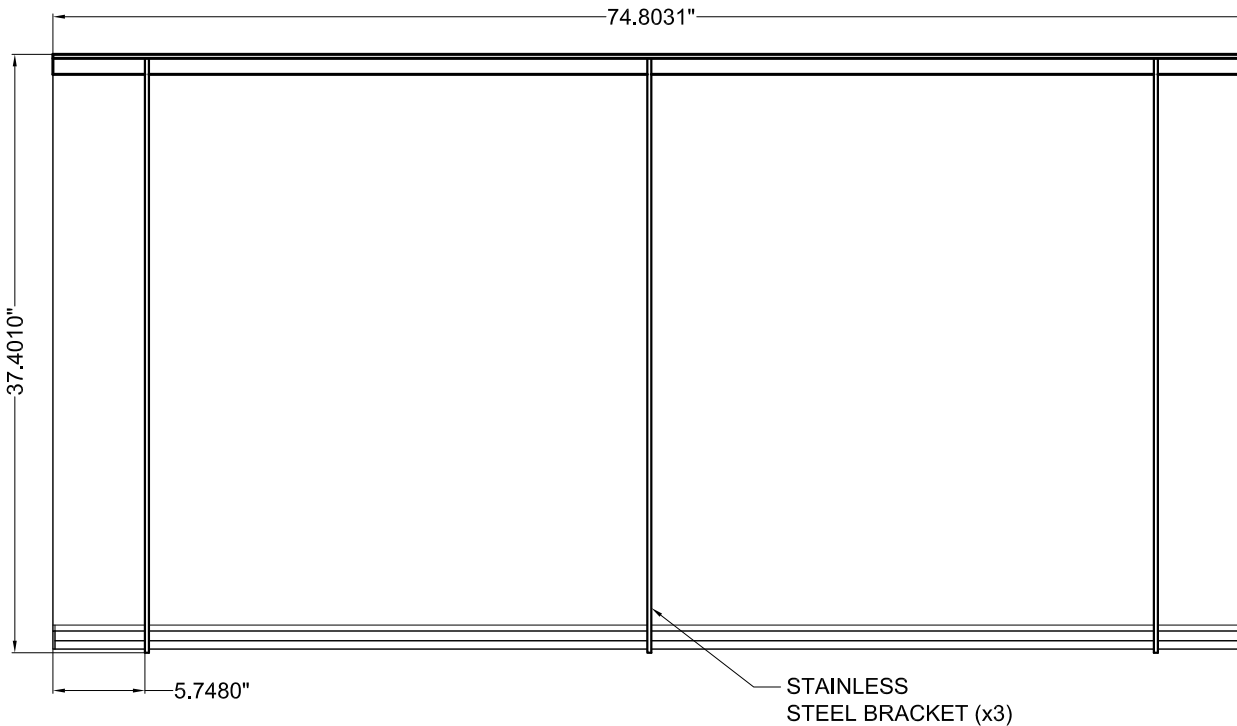

REAR ELEVATION

ISOMETRIC VIEW - TOP

TOP ELEVATION

ISOMETRIC VIEW - BOTTOM

PROFILE ELEVATION

LIGHTLINE CANOPY		CURVE 1900
SKU #:		9001-XXX
DATE:	05/03/09	
PAGE:	1 of 1	
REV:	B	
BY:	BWA	
CHK:		
		feeney [®]
		2603 Union Street Oakland, CA 94607 P: (800) 888-2418 F: (510) 893-9484 www.lightlinecanopies.com