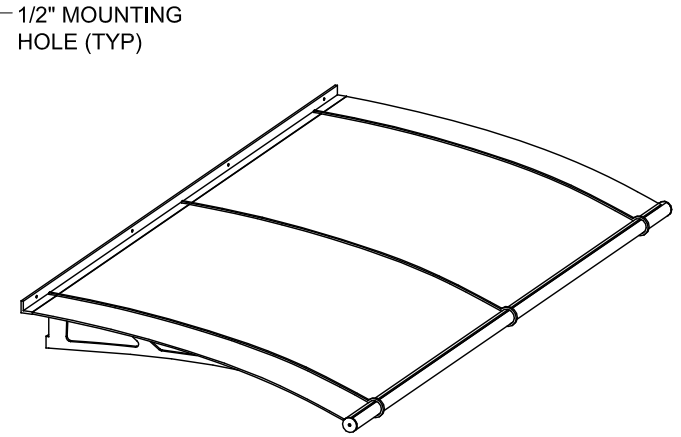

REAR ELEVATION

ISOMETRIC VIEW - TOP

TOP ELEVATION

ISOMETRIC VIEW - BOTTOM

PROFILE ELEVATION

LIGHTLINE CANOPY		CURVE 1900
SKU #:		9001-XXX
DATE:	05/03/09	
PAGE:	1 of 1	
REV:	B	
BY:	BWA	
CHK:		
		feeney [®]
		2603 Union Street Oakland, CA 94607 P: (800) 888-2418 F: (510) 893-9484 www.lightlinecanopies.com