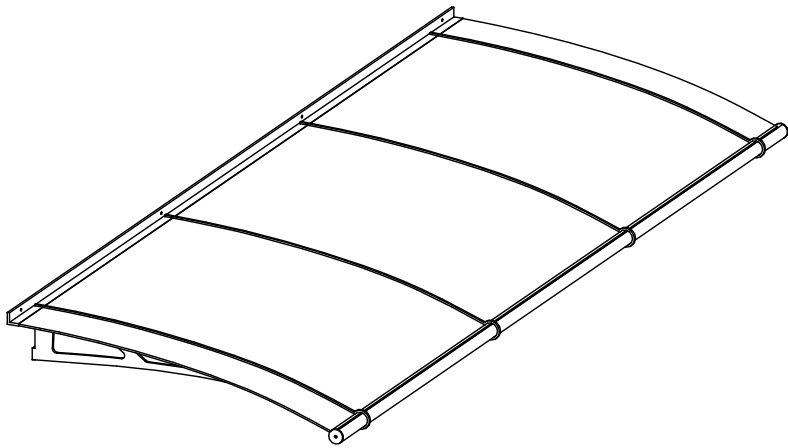

LIGHTLINE CANOPY		<b>CURVE 2700</b>
SKU #:	9002-XXX	
DATE:	05/03/09	<b>feeney</b> <sup>®</sup>
PAGE:	1 of 2	
REV:	B	
BY:	BWA	2603 Union Street Oakland, CA 94607
CHK:		P: (800) 888-2418 F: (510) 893-9484 www.lightlinecanopies.com

ISOMETRIC VIEW - TOP

ISOMETRIC VIEW - BOTTOM

LIGHTLINE CANOPY		<b>CURVE 2700</b>
SKU #:	9002-XXX	
DATE:	05/03/09	<b>feeney</b> <sup>®</sup>
PAGE:	2 of 2	
REV:	B	
BY:	BWA	
CHK:		2603 Union Street Oakland, CA 94607 P: (800) 888-2418 F: (510) 893-9484 www.lightlinecanopies.com