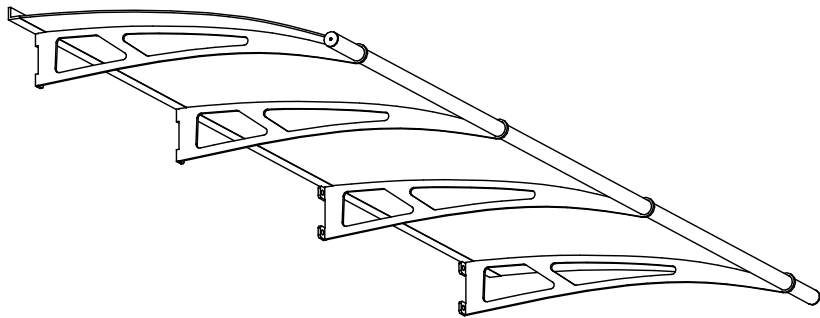

LIGHTLINE CANOPY		<b>CURVE 2700</b>
SKU #:	9002-XXX	
DATE:	05/03/09	<b>feeney</b> <sup>®</sup>
PAGE:	1 of 2	
REV:	B	
BY:	BWA	2603 Union Street Oakland, CA 94607
CHK:		P: (800) 888-2418 F: (510) 893-9484 www.lightlinecanopies.com

ISOMETRIC VIEW - TOP

ISOMETRIC VIEW - BOTTOM

LIGHTLINE CANOPY		<b>CURVE 2700</b>
SKU #:	9002-XXX	
DATE:	05/03/09	<b>feeney</b> <sup>®</sup>
PAGE:	2 of 2	
REV:	B	
BY:	BWA	
CHK:		2603 Union Street Oakland, CA 94607 P: (800) 888-2418 F: (510) 893-9484 www.lightlinecanopies.com