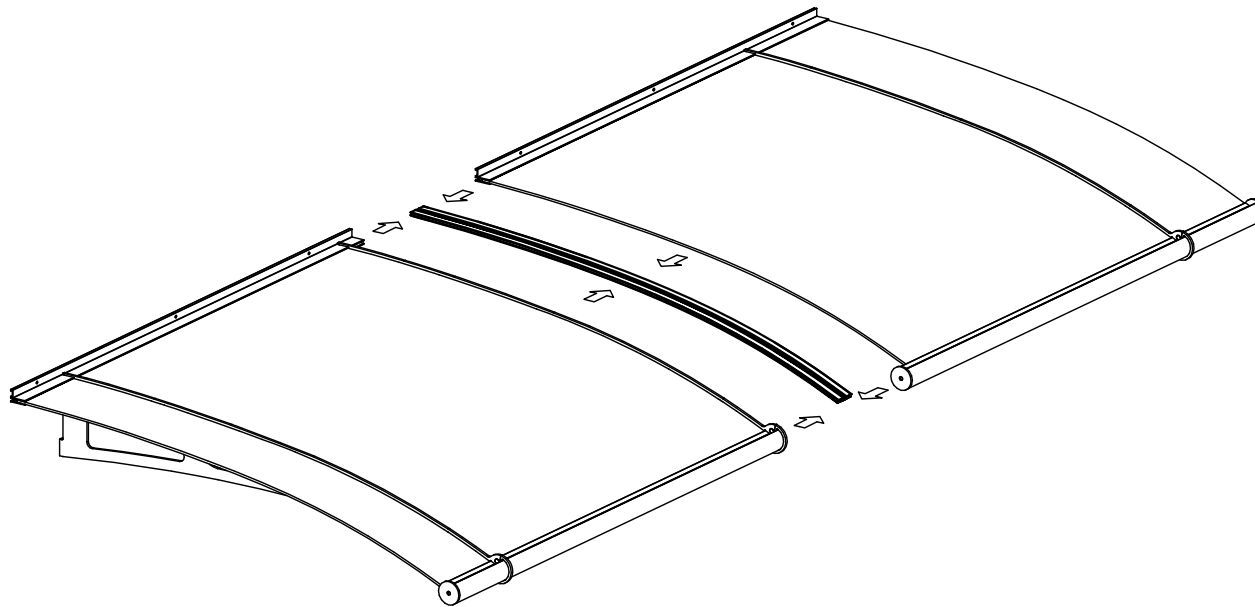

LIGHTLINE CANOPY		EXTENDABLE XL
STARTER PACK		
SKU #:		9016-XXX
DATE:	10/29/09	feeney [®]
PAGE:	1 of 2	
REV:		
BY:	BWA	2603 Union Street Oakland, CA 94607 P: (800) 888-2418 F: (510) 893-9484 www.lightlinecanopies.com
CHK:		

ISOMETRIC VIEW - TOP

ISOMETRIC VIEW - BOTTOM

LIGHTLINE CANOPY		
EXTENDABLE XL		
STARTER PACK		
SKU #:		9016-XXX
DATE:	10/29/09	
PAGE:	1 of 2	
REV:		
BY:	BWA	
CHK:		
		feeney [®]
		2603 Union Street Oakland, CA 94607 P: (800) 888-2418 F: (510) 893-9484 www.lightlinecanopies.com