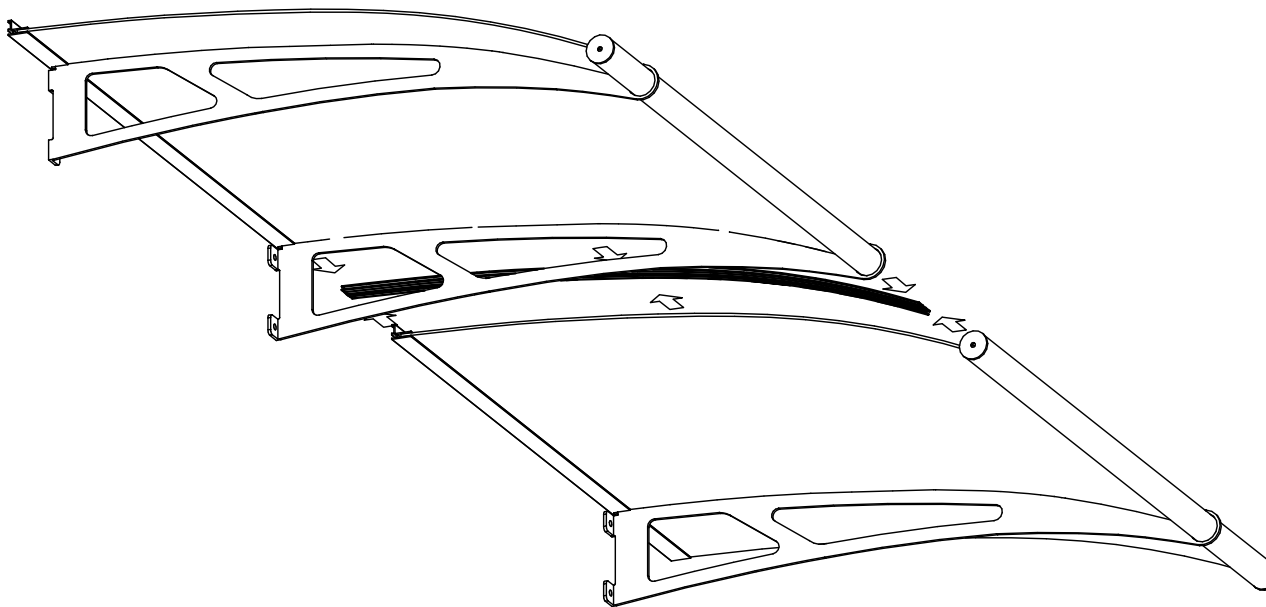

LIGHTLINE CANOPY		EXTENDABLE XL
STARTER PACK		
SKU #:		9016-XXX
DATE:	10/29/09	feeney [®]
PAGE:	1 of 2	
REV:		
BY:	BWA	2603 Union Street Oakland, CA 94607 P: (800) 888-2418 F: (510) 893-9484 www.lightlinecanopies.com
CHK:		

ISOMETRIC VIEW - TOP

ISOMETRIC VIEW - BOTTOM

LIGHTLINE CANOPY		
EXTENDABLE XL		
STARTER PACK		
SKU #:		9016-XXX
DATE:	10/29/09	
PAGE:	1 of 2	
REV:		
BY:	BWA	
CHK:		
		feeney [®]
		2603 Union Street Oakland, CA 94607 P: (800) 888-2418 F: (510) 893-9484 www.lightlinecanopies.com