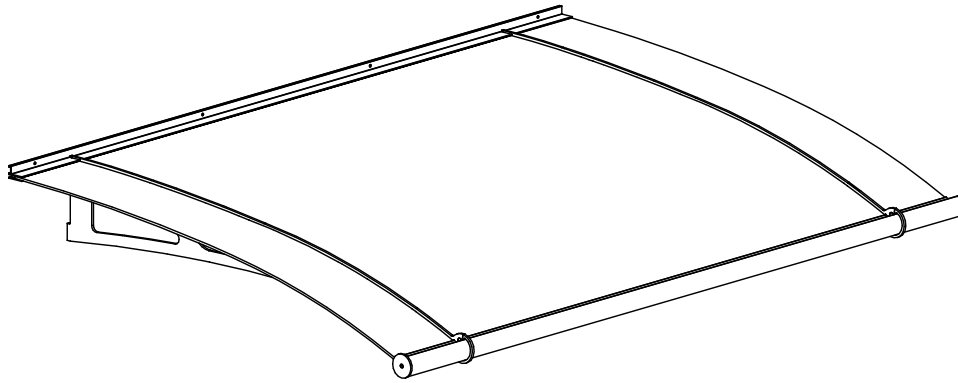

REAR ELEVATION

TOP ELEVATION

PROFILE ELEVATION

LIGHTLINE CANOPY		<b>CURVE XL</b>	
SKU #:	9003-XXX		
DATE:	11/19/09		
PAGE:	1 of 2		
REV:			
BY:	BWA	 2603 Union Street Oakland, CA 94607 P: (800) 888-2418 F: (510) 893-9484 <a href="http://www.lightlinecanopies.com">www.lightlinecanopies.com</a>	
CHK:			

ISOMETRIC VIEW - TOP

---

ISOMETRIC VIEW - BOTTOM

---

LIGHTLINE CANOPY		<b>CURVE XL</b>
SKU #:	9003-XXX	
DATE:	11/19/09	<b>feeney</b> <sup>®</sup>
PAGE:	2 of 2	
REV:		
BY:	BWA	2603 Union Street Oakland, CA 94607
CHK:		P: (800) 888-2418 F: (510) 893-9484 www.lightlinecanopies.com