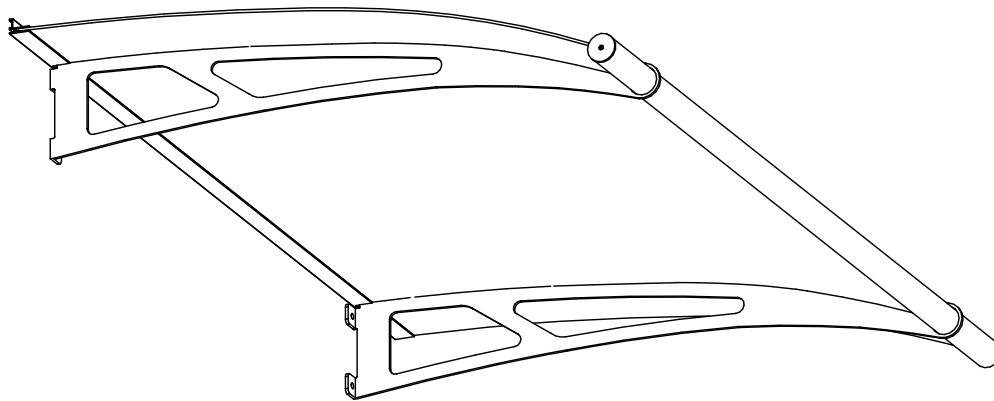

REAR ELEVATION

TOP ELEVATION

PROFILE ELEVATION

LIGHTLINE CANOPY		<b>CURVE XL</b>	
SKU #:	9003-XXX		
DATE:	11/19/09		
PAGE:	1 of 2		
REV:			
BY:	BWA	 2603 Union Street Oakland, CA 94607 P: (800) 888-2418 F: (510) 893-9484 <a href="http://www.lightlinecanopies.com">www.lightlinecanopies.com</a>	
CHK:			

ISOMETRIC VIEW - TOP

---

ISOMETRIC VIEW - BOTTOM

---

LIGHTLINE CANOPY		<b>CURVE XL</b>
SKU #:	9003-XXX	
DATE:	11/19/09	<b>feeney</b> <sup>®</sup>
PAGE:	2 of 2	
REV:		
BY:	BWA	2603 Union Street Oakland, CA 94607
CHK:		P: (800) 888-2418 F: (510) 893-9484 www.lightlinecanopies.com