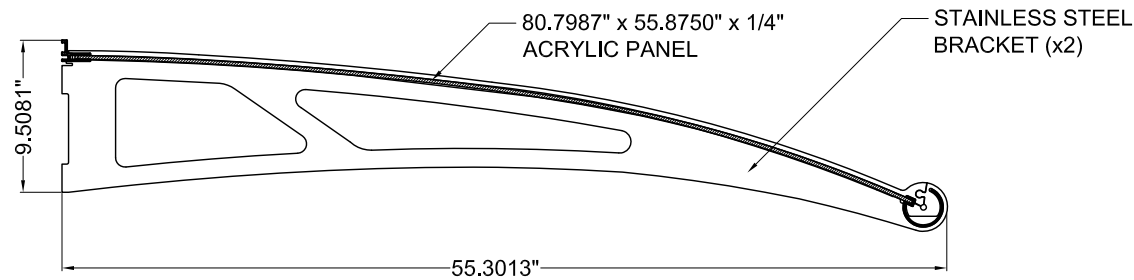

REAR ELEVATION

TOP ELEVATION

PROFILE ELEVATION

LIGHTLINE CANOPY		<b>CURVE XL</b>	
SKU #:	9003-XXX		
DATE:	11/19/09		
PAGE:	1 of 2		
REV:			
BY:	BWA	 2603 Union Street Oakland, CA 94607 P: (800) 888-2418 F: (510) 893-9484 <a href="http://www.lightlinecanopies.com">www.lightlinecanopies.com</a>	
CHK:			

ISOMETRIC VIEW - TOP

---

ISOMETRIC VIEW - BOTTOM

---

LIGHTLINE CANOPY		<b>CURVE XL</b>
SKU #:	9003-XXX	
DATE:	11/19/09	<b>feeney</b> <sup>®</sup>
PAGE:	2 of 2	
REV:		
BY:	BWA	2603 Union Street Oakland, CA 94607
CHK:		P: (800) 888-2418 F: (510) 893-9484 www.lightlinecanopies.com